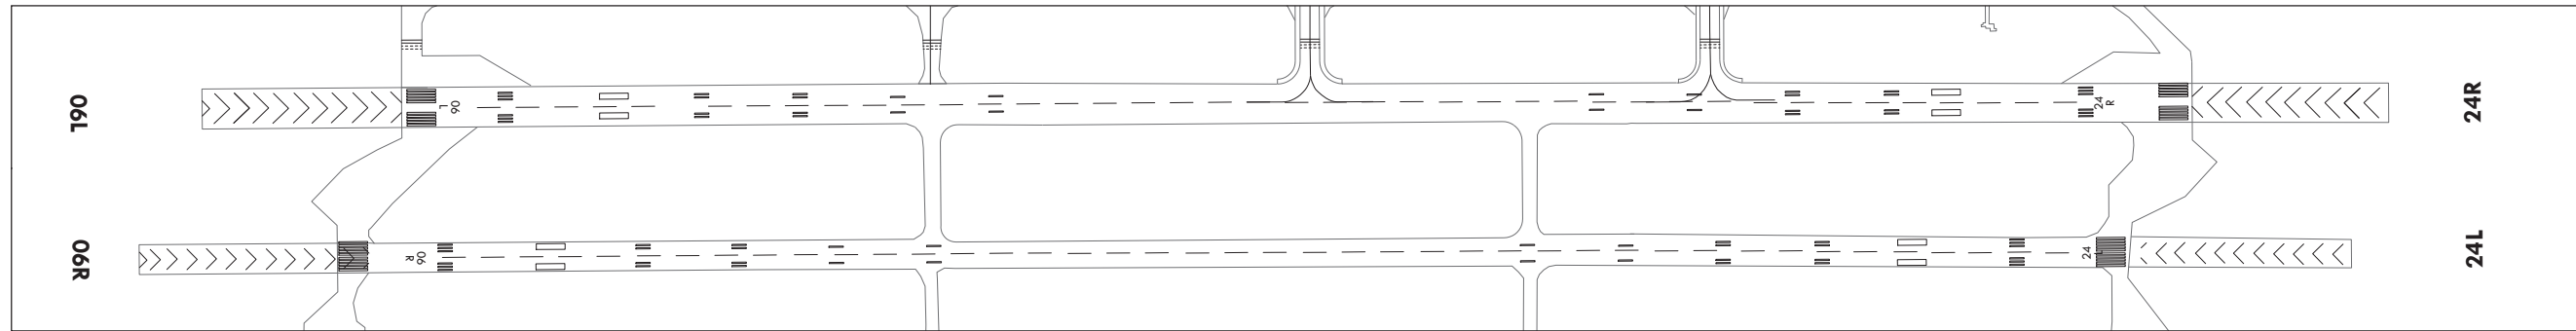

MARKING AIDS RWY 06L/24R AND 06R/24L AND EXIT TWY

LIGHTING AIDS RWY 06L/24R AND 06R/24L AND EXIT TWY